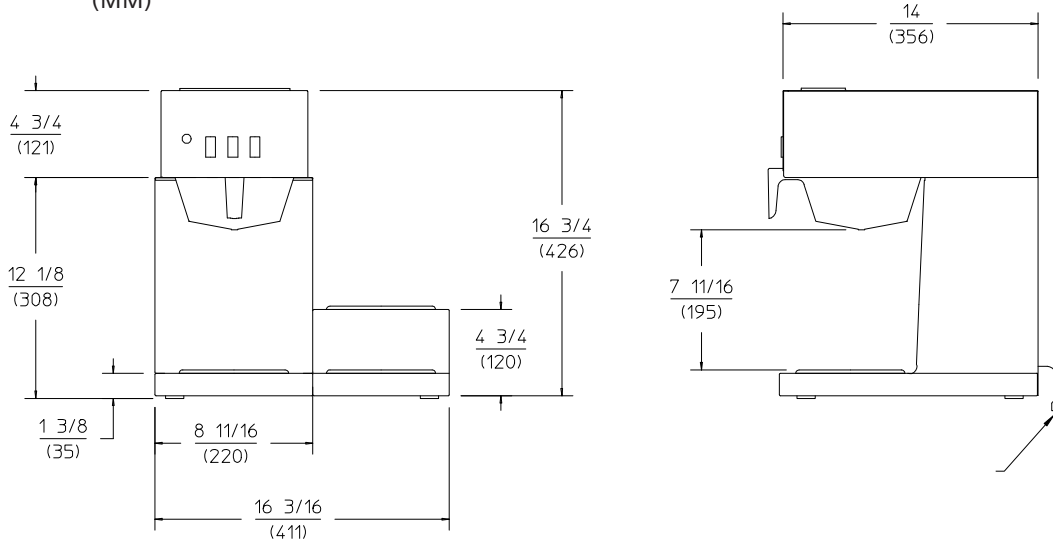

# BLOOMFIELD

MODEL 8571

DIMENSIONS:  $\frac{\text{INCH}}{\text{(MM)}}$

**SPECIFICATIONS:**

MODELS	WATTS	VOLTS	AMPS	PHASE	POWER SUPPLY CORD
8571	1800	120	15	SINGLE	NEMA 5-15P
🇨🇦 8571CA	1500	120	12.5	SINGLE	NEMA 5-15P
🌐 8571KO	1800	220	8.1	SINGLE	SUPPLIED
🇪🇺 8571EU/UK	2100	220-240	9.1	SINGLE	SUPPLIED
🌐 8571AU	2100	240	8.8	SINGLE	SUPPLIED