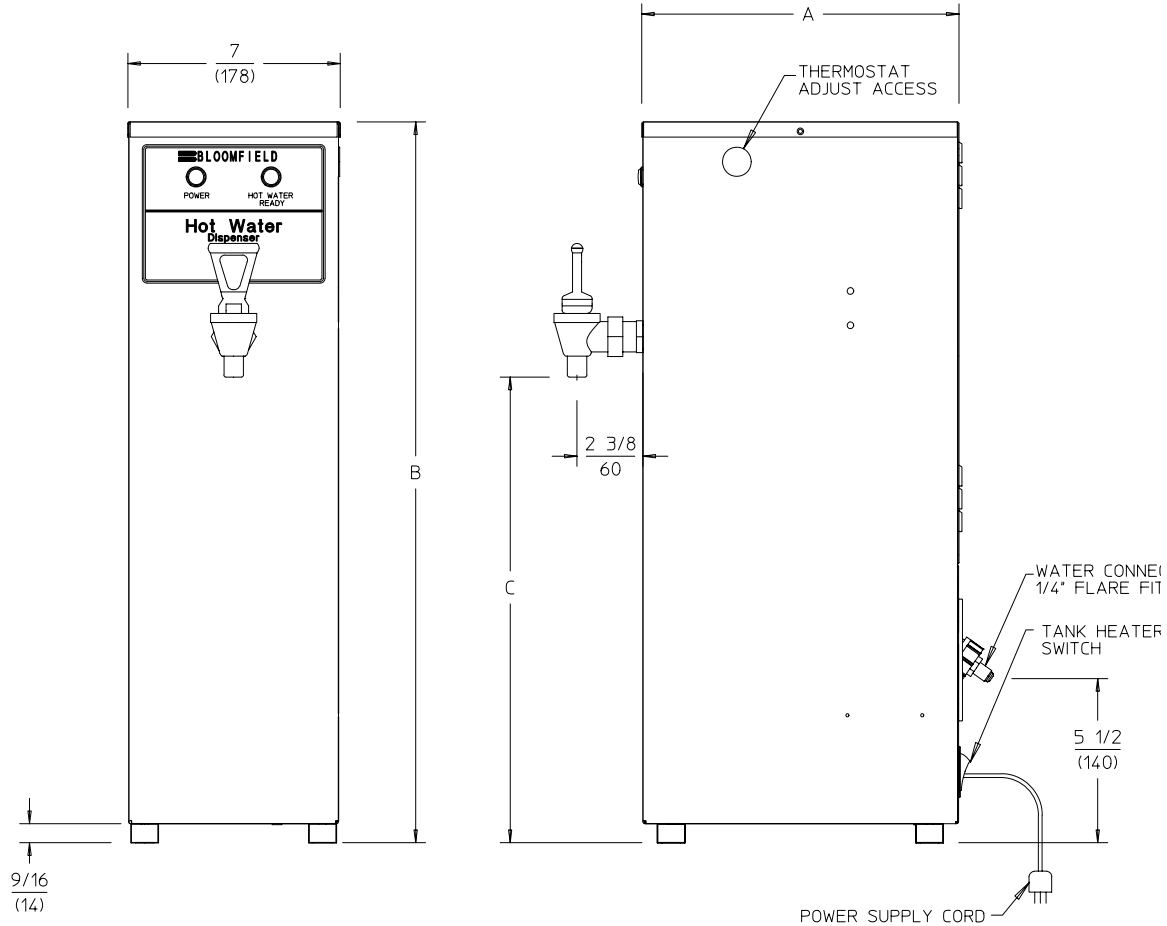

- **Unique water valve with built-in flow control** and stainer assures consistent operation at 20-90 p.s.i.
- **Drain system** in water tank for ease of cleaning.
- High quality easy to clean **stainless steel construction**.
- **Space Saving** design, only 7" wide.

AUTOMATIC HOT WATER DISPENSERS

BLOOMFIELD

MODELS 1222, 1225, 1226

DIMENSIONS: $\frac{\text{INCH}}{\text{(MM)}}$

SPECIFICATIONS:

MODELS	WATTS	VOLTS	AMPS	PHASE	POWER CORD	A	B	C
1222	1800	120	15	SINGLE	NEMA 5-15P	10 1/2 (287)	23 5/8 (600)	15 1/2 (394)
1225	4000	208	19	SINGLE	NEMA 6-30P	14 1/4 (362)	27 1/4 (692)	17 (431)
1226	4000	240	16.5	SINGLE	NEMA 6-30P	14 1/4 (362)	27 1/4 (692)	17 (431)